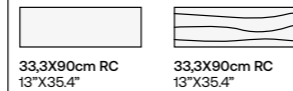

REVESTIMENT PASTA BLANCA

FORMATS

33,3X90cm RC
13"X35.4"

33,3X90cm RC
13"X35.4"