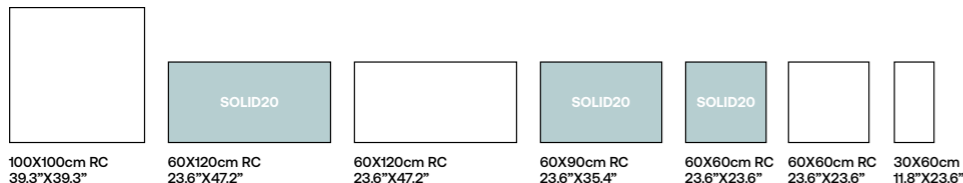

FORMATS

PECES ESPECIALS

* DISPONIBLE SOTA COMANDA