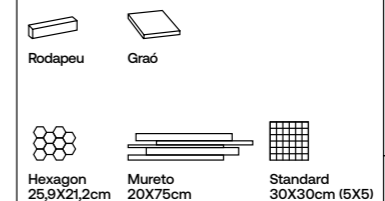

PECES ESPECIALS

* DISPONIBLE SOTA COMANDA

REVESTIMENT PASTA BLANCA

FORMATS

33,3X90cm RC
13"X35.4"

33,3X90cm RC
13"X35.4"

VIDEO