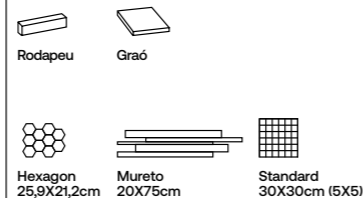

PECES ESPECIALS

* DISPONIBLE SOTA COMANDA

REVESTIMENT PASTA BLANCA

FORMATS

33,3X90cm RC
13"X35.4"

33,3X90cm RC
13"X35.4"

VIDEO