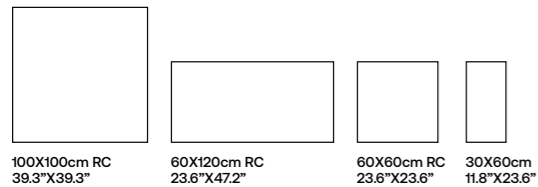

GRES PORCELÀNIC

FORMATS

100X100cm RC
39.3"X39.3"

60X120cm RC
23.6"X47.2"

60X60cm RC
23.6"X23.6"

30X60cm
11.8"X23.6"

SOLID20

60X60cm RC
23.6"X23.6"