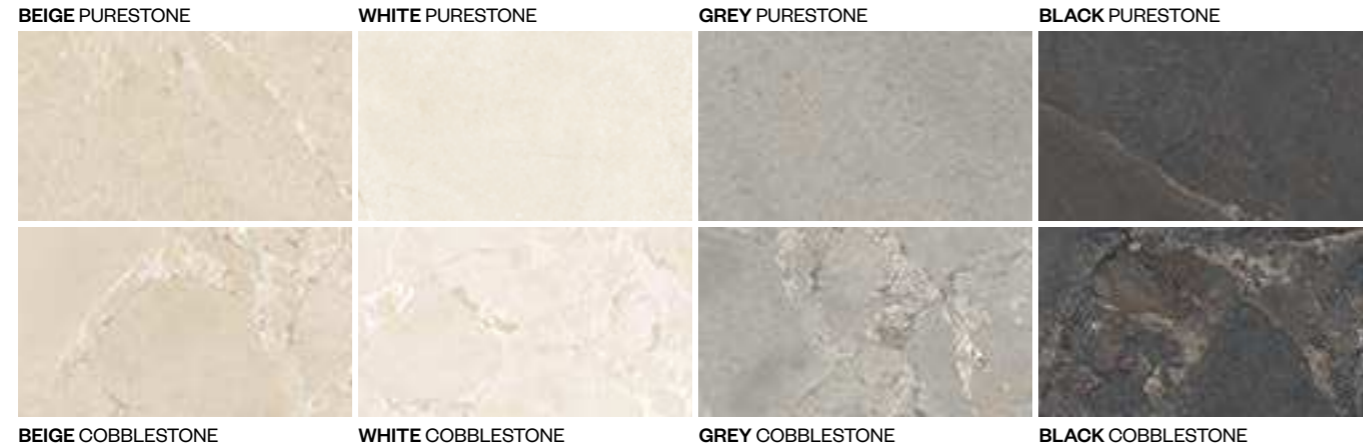

UNIQUE INFINITY

COLORS | MIDES

BEIGE PURESTONE WHITE PURESTONE GREY PURESTONE BLACK PURESTONE
 BEIGE COBBLESTONE WHITE COBBLESTONE GREY COBBLESTONE BLACK COBBLESTONE

6,5 mm.

PURESTONE

Naturale Rett.
 120x278 - 47^{1/4}"x109^{7/16}"
 76 €/m²