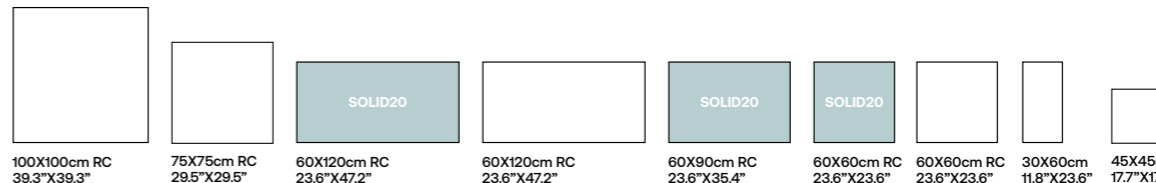

FORMATS

PECES ESPECIALS

* DISPONIBLE SOTA COMANDA