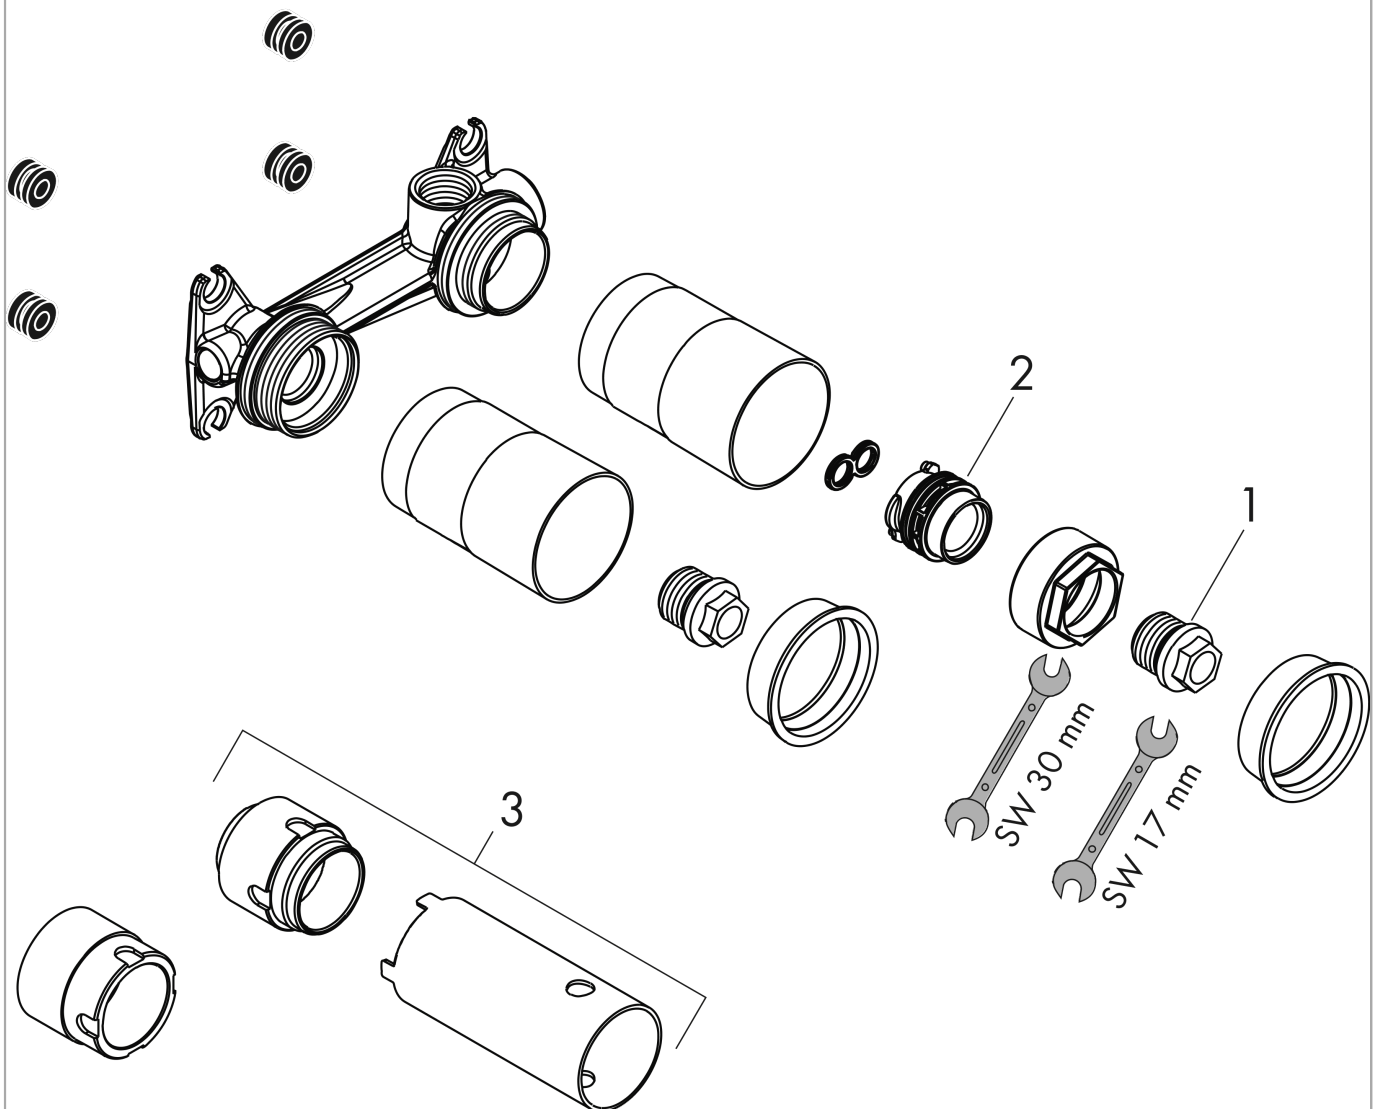

Basic set for single lever basin mixer for concealed installation wall-mounted

Surfaces: Article Number: **13623180**

product features

- variable positioning of the mixer system, can be left or right of the spout
- easy orientation due to support surfaces for the spirit level
- with building protection cover against contamination during assembly
- with dimension indication for exact determination of the installation depth
- with pre-mounted fastening lugs for mounting in drywall and solidwall
- sound-decoupled installation
- connection dimension: DN15
- minimum mounting depth: 44 mm
- maximum mounting depth: 72 mm

Certificates

Product image

Scale drawing

Basic set for single lever basin mixer for concealed installation wall-mounted

Surfaces: Article Number: 13623180

Exploded Drawing

Year of production: >10/17

Basic set for single lever basin mixer for concealed installation wall-mounted

Surfaces: Article Number: **13623180**

Spare part list

Year of production: >10/17

Pos.		Article Number	PC	PU
1	O-ring 18x2,5	98139000	1	1
2	O-ring 24x3	92112000	1	1
3	extension 25 mm	13586000	99	1