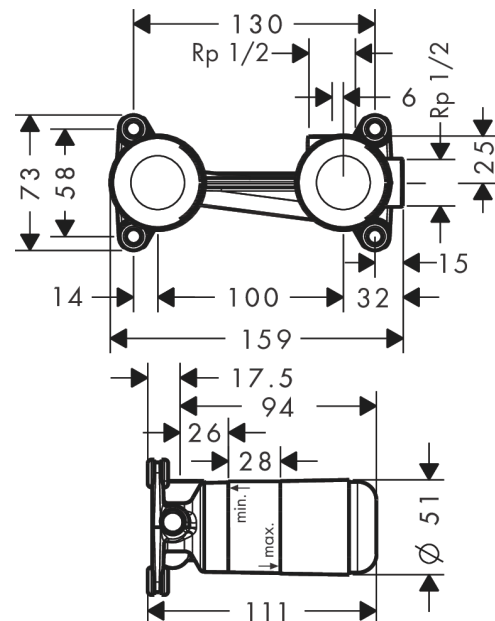

Basic set for single lever basin mixer for concealed installation wall-mounted

Surfaces: Article Number: **13623180**

product features

- variable positioning of the mixer system, can be left or right of the spout
- easy orientation due to support surfaces for the spirit level
- with building protection cover against contamination during assembly
- with dimension indication for exact determination of the installation depth
- with pre-mounted fastening lugs for mounting in drywall and solidwall
- sound-decoupled installation
- connection dimension: DN15
- minimum mounting depth: 44 mm
- maximum mounting depth: 72 mm

Certificates

Product image

Scale drawing

Basic set for single lever basin mixer for concealed installation wall-mounted

Surfaces: Article Number: 13623180

Exploded Drawing

Year of production: >10/17

Basic set for single lever basin mixer for concealed installation wall-mounted

Surfaces: Article Number: **13623180**

Spare part list

Year of production: >10/17

Pos.		Article Number	PC	PU
1	O-ring 18x2,5	98139000	1	1
2	O-ring 24x3	92112000	1	1
3	extension 25 mm	13586000	99	1