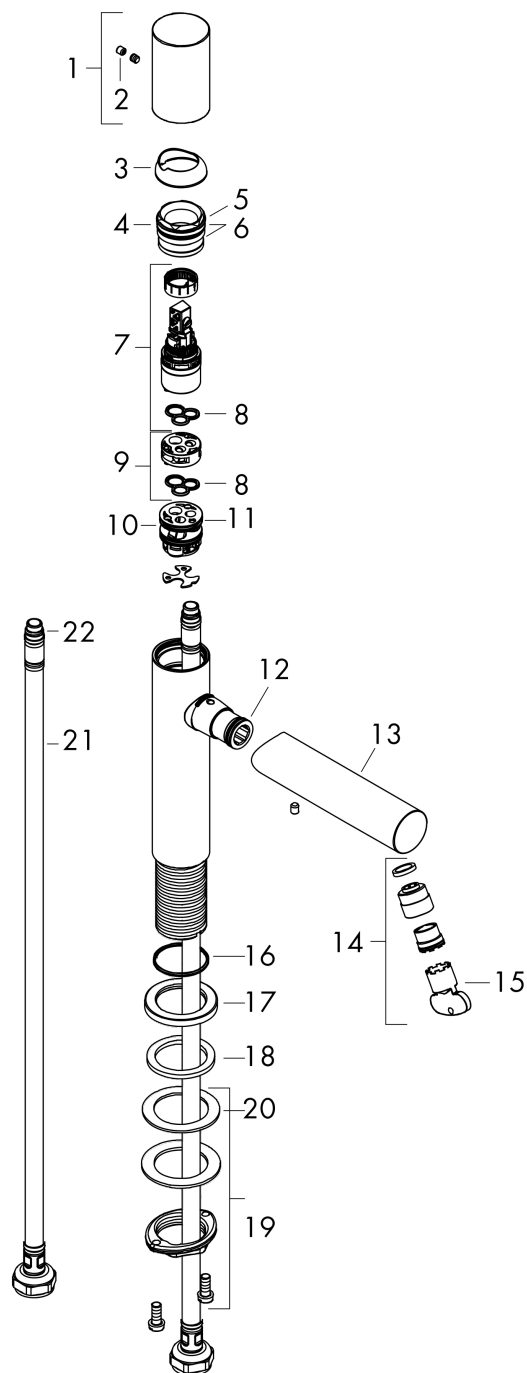

AXOR Uno

Single lever basin mixer 200 with zero handle for wash bowls and waste set

Surfaces: Article Number: **45003000**

product features

- consists of: single lever basin mixer, waste set
- ComfortZone 200
- projection: 198 mm
- spout height: 199 mm
- spray type: laminar spray
- maximum flow rate at 3 bar: 5 l/min
- ceramic cartridge
- temperature limitation adjustable
- suitable for continuous flow water heaters
- non-closing waste set
- connection type: G 3/8 connections
- connection dimension: DN15

Technology

Design awards

Product image

Scale drawing

AXOR Uno
Single lever basin mixer 200 with zero handle for wash bowls and waste set
 Surfaces: Article Number: **45003000**

Flowchart

AXOR Uno
Single lever basin mixer 200 with zero handle for wash bowls and waste set
 Surfaces: Article Number: **45003000**

Exploded Drawing

Year of production: >10/18

AXOR Uno

Single lever basin mixer 200 with zero handle for wash bowls and waste set

Surfaces: Article Number: **45003000**

Spare part list

Year of production: >10/18

Pos.		Article Number	PC	PU
1	handle	92887000	16	1
2	screw cover	95181000	1	1
3	flange	93116000	7	1
4	nut	92689000	7	1
5	O-ring 25x1,5	98146000	1	1
6	O-ring 27x1,5	92527000	4	1
7	cartridge, assy	97685000	11	1
8	seal	98865000	8	1
9	adapter for cartridge	92628000	6	1
10	adapter for cartridge	98866000	8	1
11	O-ring 23x2	98398000	1	1
12	O-ring 16x2	98133000	1	1
13	spout cpl.	92894000	16	1
14	aerator laminar M18x1 (5 l/min)	92896000	10	1
15	special tool	98987000	3	1
16	O-ring 30x1,5	98433000	1	1
17	escutcheon Ø 46 mm	95268000	7	1
18	flat seal	98749000	2	1
19	fixing set (Ø 32)	13961000	7	1
20	lever collar	97548000	1	1
21	connection hose 600 mm M8x0,75 G3/8	96556000	7	1
22	O-ring 6,6x1,6	93019000	1	1
a	waste	50001000	99	1
b	fixation extension 35 mm	13898000	12	1