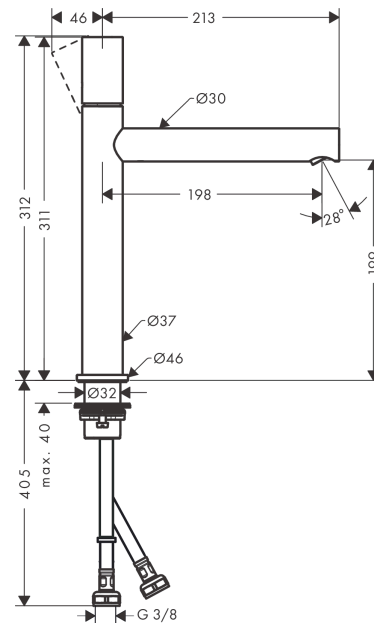

AXOR Uno

Single lever basin mixer 200 with zero handle for wash bowls and waste set

Surfaces: Article Number: **45003000**

product features

- consists of: single lever basin mixer, waste set
- ComfortZone 200
- projection: 198 mm
- spout height: 199 mm
- spray type: laminar spray
- maximum flow rate at 3 bar: 5 l/min
- ceramic cartridge
- temperature limitation adjustable
- suitable for continuous flow water heaters
- non-closing waste set
- connection type: G 3/8 connections
- connection dimension: DN15

Technology

Design awards

Product image

Scale drawing

AXOR Uno
Single lever basin mixer 200 with zero handle for wash bowls and waste set
 Surfaces: Article Number: **45003000**

Flowchart

AXOR Uno
Single lever basin mixer 200 with zero handle for wash bowls and waste set
 Surfaces: Article Number: **45003000**

Exploded Drawing

Year of production: >10/18

AXOR Uno

Single lever basin mixer 200 with zero handle for wash bowls and waste set

Surfaces: Article Number: **45003000**

Spare part list

Year of production: >10/18

Pos.		Article Number	PC	PU
1	handle	92887000	16	1
2	screw cover	95181000	1	1
3	flange	93116000	7	1
4	nut	92689000	7	1
5	O-ring 25x1,5	98146000	1	1
6	O-ring 27x1,5	92527000	4	1
7	cartridge, assy	97685000	11	1
8	seal	98865000	8	1
9	adapter for cartridge	92628000	6	1
10	adapter for cartridge	98866000	8	1
11	O-ring 23x2	98398000	1	1
12	O-ring 16x2	98133000	1	1
13	spout cpl.	92894000	16	1
14	aerator laminar M18x1 (5 l/min)	92896000	10	1
15	special tool	98987000	3	1
16	O-ring 30x1,5	98433000	1	1
17	escutcheon Ø 46 mm	95268000	7	1
18	flat seal	98749000	2	1
19	fixing set (Ø 32)	13961000	7	1
20	lever collar	97548000	1	1
21	connection hose 600 mm M8x0,75 G3/8	96556000	7	1
22	O-ring 6,6x1,6	93019000	1	1
a	waste	50001000	99	1
b	fixation extension 35 mm	13898000	12	1