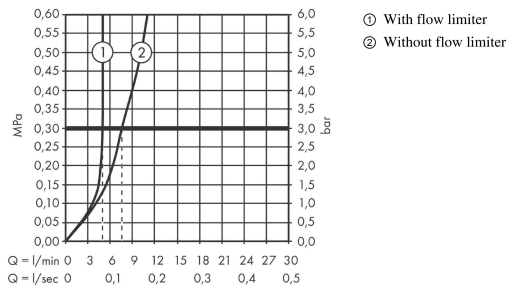

AXOR Uno

Single lever basin mixer 200 with zero handle for wash bowls and waste set

Surfaces: Article Number: **45003000**

product features

- consists of: single lever basin mixer, waste set
- ComfortZone 200
- projection: 198 mm
- spout height: 199 mm
- spray type: laminar spray
- maximum flow rate at 3 bar: 5 l/min
- ceramic cartridge
- temperature limitation adjustable
- suitable for continuous flow water heaters
- non-closing waste set
- connection type: G 3/8 connections
- connection dimension: DN15

Technology

Design awards

Product image

Scale drawing

AXOR Uno
Single lever basin mixer 200 with zero handle for wash bowls and waste set
 Surfaces: Article Number: **45003000**

Flowchart

AXOR Uno
Single lever basin mixer 200 with zero handle for wash bowls and waste set
 Surfaces: Article Number: **45003000**