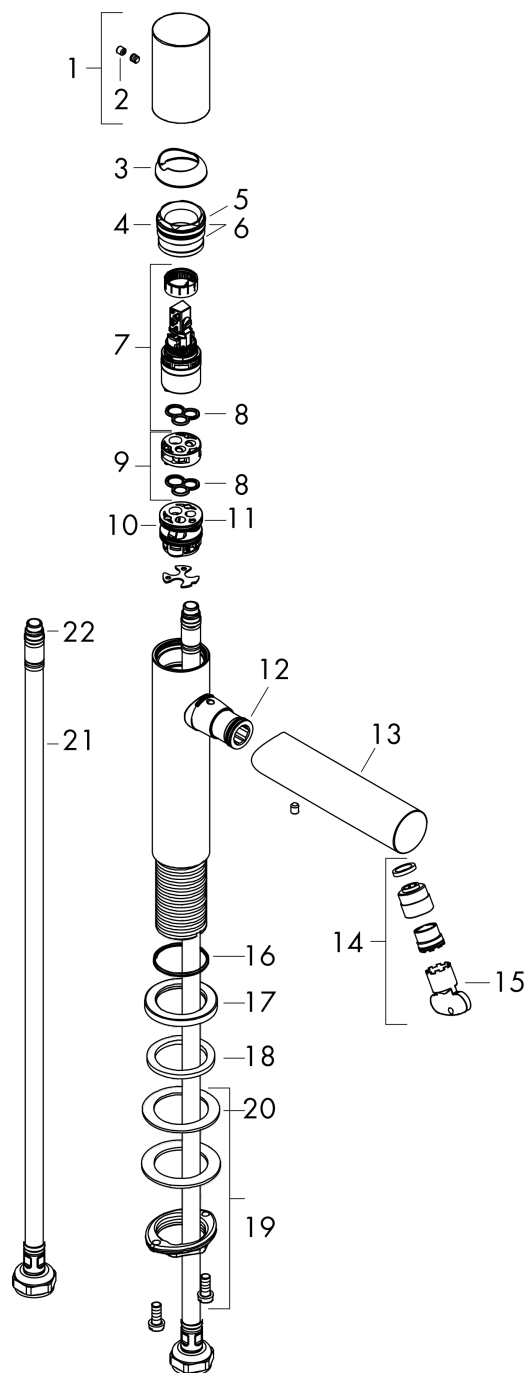

AXOR Uno
Single lever basin mixer 110 with zero handle and waste set
 Surfaces: Article Number: **45002000**

product features

- consists of: single lever basin mixer, waste set
- ComfortZone 110
- projection: 123 mm
- spout height: 109 mm
- spray type: laminar spray
- maximum flow rate at 3 bar: 5 l/min
- ceramic cartridge
- temperature limitation adjustable
- suitable for continuous flow water heaters
- non-closing waste set
- connection type: G 3/8 connections
- connection dimension: DN15

Exploded Drawing

Year of production: >10/18

AXOR Uno
Single lever basin mixer 110 with zero handle and waste set
 Surfaces: Article Number: **45002000**

Spare part list

Year of production: >10/18

| Pos. | | Article Number | PC | PU |
|------|-------------------------------------|----------------|----|----|
| 1 | handle | 92887000 | 16 | 1 |
| 2 | screw cover | 95181000 | 1 | 1 |
| 3 | flange | 93116000 | 7 | 1 |
| 4 | nut | 92689000 | 7 | 1 |
| 5 | O-ring 25x1,5 | 98146000 | 1 | 1 |
| 6 | O-ring 27x1,5 | 92527000 | 4 | 1 |
| 7 | cartridge, assy | 97685000 | 11 | 1 |
| 8 | seal | 98865000 | 8 | 1 |
| 9 | adapter for cartridge | 92628000 | 6 | 1 |
| 10 | adapter for cartridge | 98866000 | 8 | 1 |
| 11 | O-ring 23x2 | 98398000 | 1 | 1 |
| 12 | O-ring 16x2 | 98133000 | 1 | 1 |
| 13 | spout cpl. | 92893000 | 14 | 1 |
| 14 | aerator laminar M18x1 (5 l/min) | 92896000 | 10 | 1 |
| 15 | special tool | 98987000 | 3 | 1 |
| 16 | O-ring 30x1,5 | 98433000 | 1 | 1 |
| 17 | escutcheon Ø 46 mm | 95268000 | 7 | 1 |
| 18 | flat seal | 98749000 | 2 | 1 |
| 19 | fixing set (Ø 32) | 13961000 | 7 | 1 |
| 20 | lever collar | 97548000 | 1 | 1 |
| 21 | connection hose 600 mm M8x0,75 G3/8 | 96556000 | 7 | 1 |
| 22 | O-ring 6,6x1,6 | 93019000 | 1 | 1 |
| a | waste | 50001000 | 99 | 1 |
| b | fixation extension 35 mm | 13898000 | 12 | 1 |