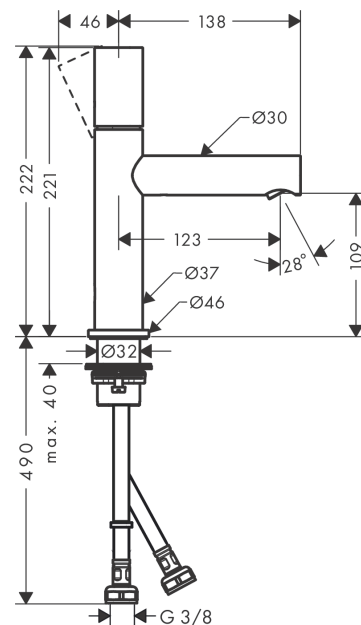

Scale drawing