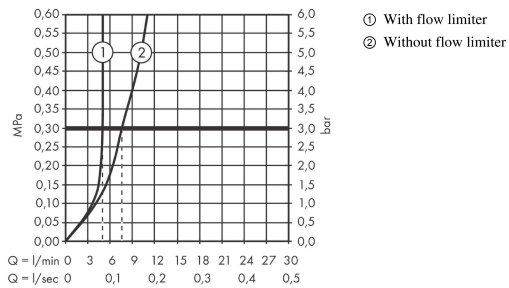

AXOR Uno
Single lever basin mixer 110 with zero handle and waste set
 Surfaces: Article Number: **45002000**

product features

- consists of: single lever basin mixer, waste set
- ComfortZone 110
- projection: 123 mm
- spout height: 109 mm
- spray type: laminar spray
- maximum flow rate at 3 bar: 5 l/min
- ceramic cartridge
- temperature limitation adjustable
- suitable for continuous flow water heaters
- non-closing waste set
- connection type: G 3/8 connections
- connection dimension: DN15

Technology

Design awards

Product image

Scale drawing

AXOR Uno
Single lever basin mixer 110 with zero handle and waste set
 Surfaces: Article Number: **45002000**

Flowchart

AXOR Uno
Single lever basin mixer 110 with zero handle and waste set
 Surfaces: Article Number: **45002000**